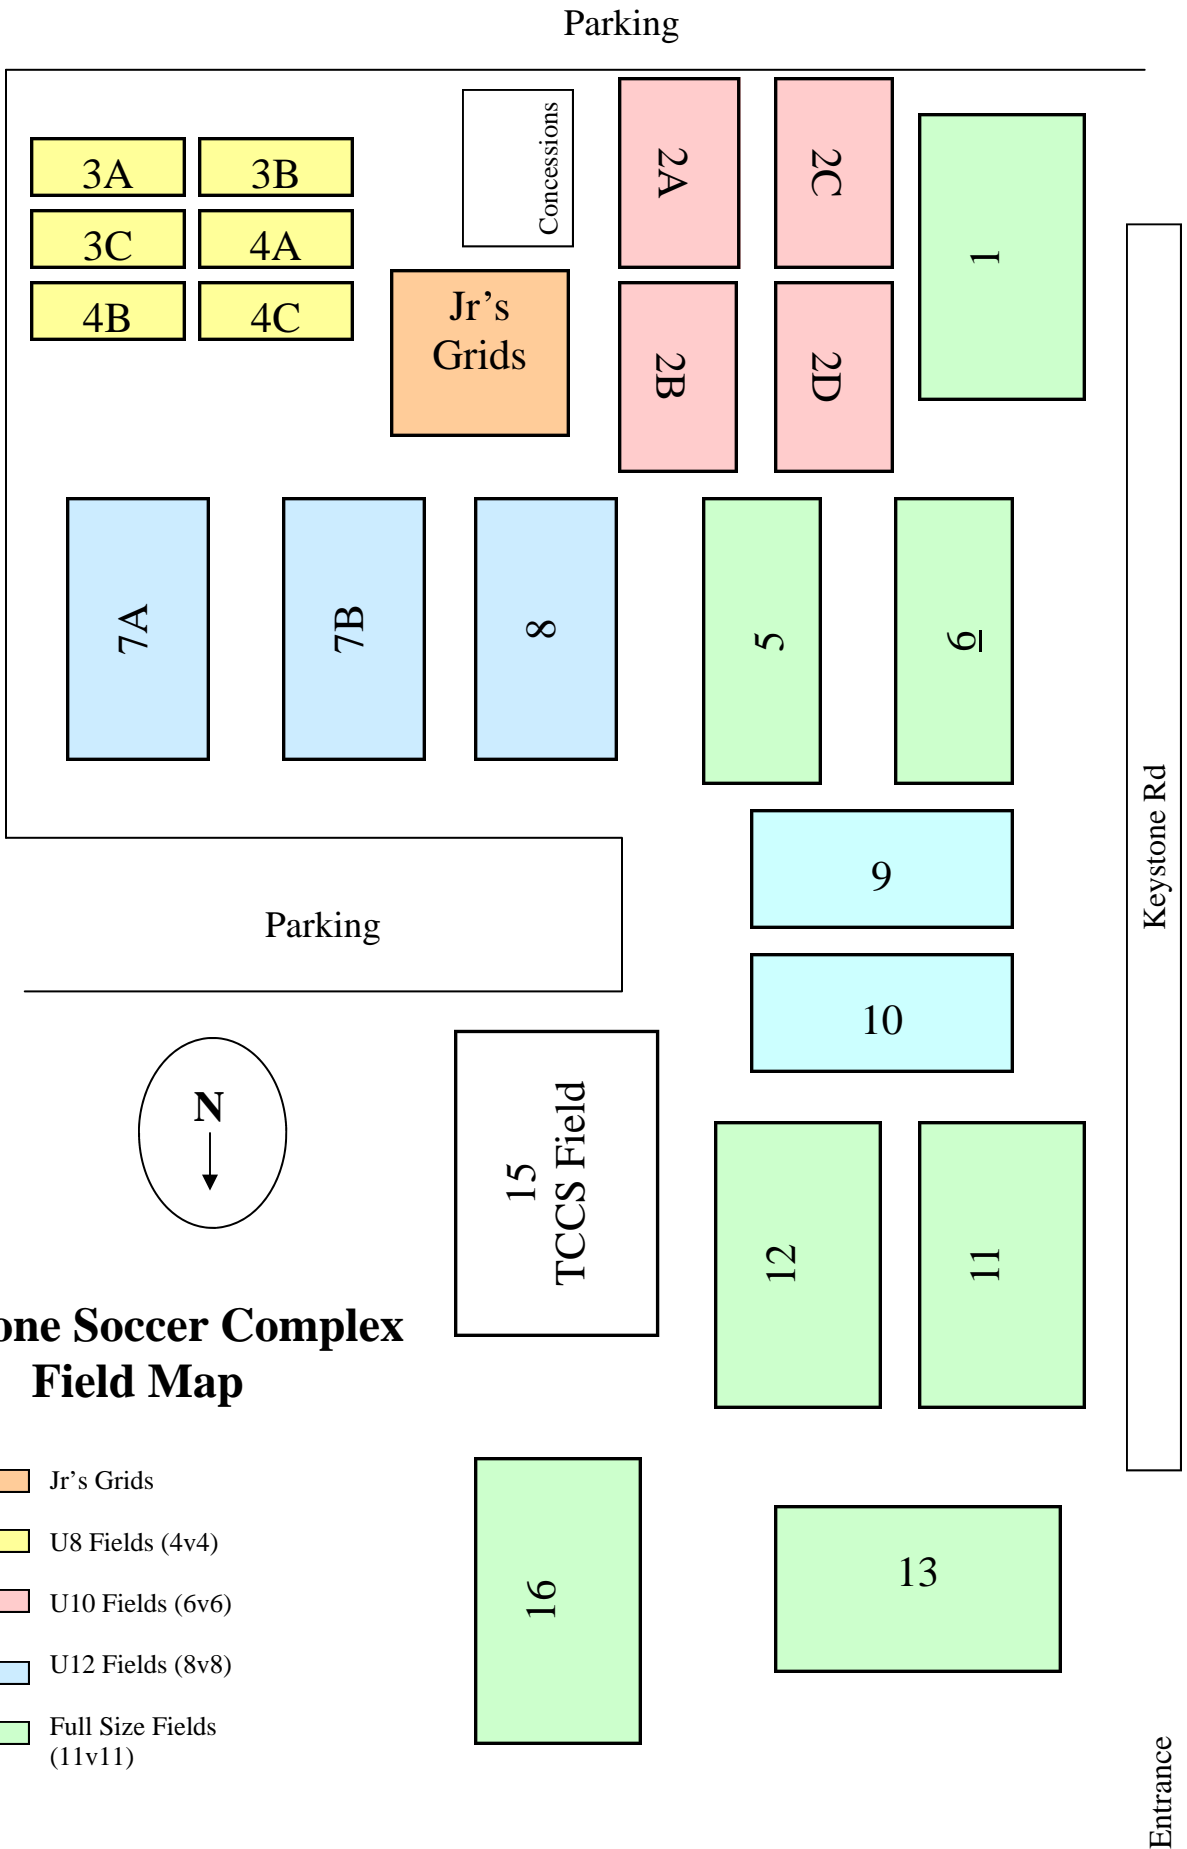

Keystone Soccer Complex Field Map

- Jr's Grids
- U8 Fields (4v4)
- U10 Fields (6v6)
- U12 Fields (8v8)
- Full Size Fields (11v11)

Entrance